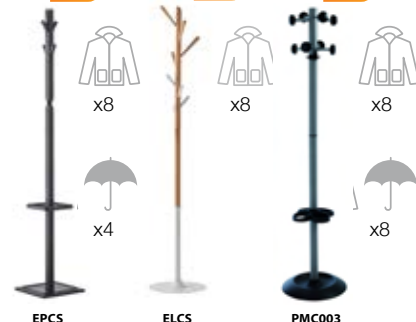

COAT STANDS

2 YR

2 YR

1 YR

Keep the office free from clutter with a place to store coats, hats, bags and umbrellas with our versatile and stylish coat and umbrella stands.

- Easy to assemble with no tools required
- Perfect for receptions or waiting rooms

CODE	W	D	H	PRICE
EPCS	320	320	1750	£87.00
ELCS	355	355	1750	£87.00
PMC003	450	450	1730	£70.00

FROM
£70.00

LUNA MONITOR ARMS

2 YR

- Clamps to desktop
- Fits all 25mm desktops

FROM
£42.00

CODE	DESCRIPTION	PRICE
LSMARM	Single arm	£42.00
LDMARM	Double arm	£67.00