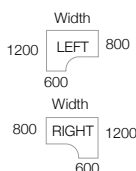

FROM
£279.00

STRAIGHT DESK WITH FIXED PEDESTAL

- Rectangular desks 800mm deep with panel end legs & two cable access ports
- Pedestal can be fitted to left or right hand side

CODE	WIDTH	DEPTH	HEIGHT	PRICE
MP12P2	1200mm	800mm	725mm	£279.00
MP14P2	1400mm	800mm	725mm	£289.00
MP16P2	1600mm	800mm	725mm	£294.00
MP18P2	1800mm	800mm	725mm	£307.00
MP12P3	1200mm	800mm	725mm	£279.00
MP14P3	1400mm	800mm	725mm	£289.00
MP16P3	1600mm	800mm	725mm	£294.00
MP18P3	1800mm	800mm	725mm	£307.00

Please add desktop finish when ordering eg. **MP12P3** in oak = **MP12P3O**